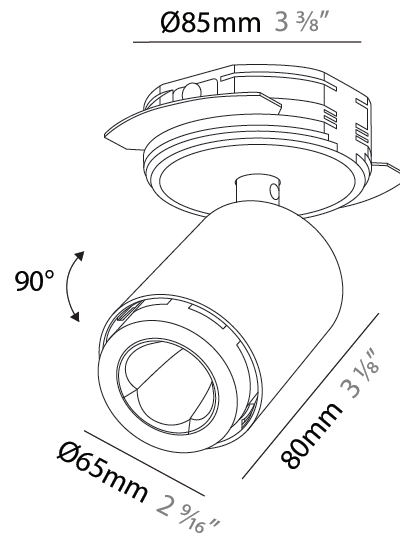

1. To build a product code in our configurator select the specify button on the base model # product page
2. To build a manual product code on this datasheet choose from the options listed below in blue font and add the suffix to the base model #

GENERAL

Series: Oiko Pro In
Brand: Prolicht
Division: Architectural
Mounting Type: Trimless
Mounting Location: Ceiling
Subcategory: Spots

PHYSICAL

Shape: Cylinder
Diameter (mm): 65
Diameter (in): 2 9/16
Height (mm): 120
Depth (mm): 50
Height (in): 4 3/4
Depth (in): 1 15/16
Light Distribution: Adjustable / Direct
Fixture Finish: SSR / BKV / CWI / CRY / HAB / UFT / ITA / RUA / FTG / MYG / LOD / PUS / FRO / FUP / KIA / POP / BLS / SPG / MEY / GOH / GUM / CHC / COM / ABZ / JAG / OBR / MOS / ROR
Fixture Material: Aluminum
Cut-out Measurements: 86mm / 3 3/8"

ELECTRICAL

Lamp Type: LED
Input Wattage (W): 19.1
Total Output Wattage (W): 17.3
Driver Included: No
Driver Location: Remote
Driver Type: Constant Current - Universal
Driver Class: Class 2
Input Voltage (V): 120 - 277
Constant Current (MA): 500

LED

Number of LEDs: 1
Color Temperature (°K): 2700 / 3000 / 3500 / 4000
Max. Delivered Lumen (lm): 1510 / 1517 / 1588 / 1603
Nominal Lumen (lm): 2040 / 2050 / 2146 / 2166
CRI: >90 CRI
Lamp Life (hrs): 50000

OPTICAL

Beam Angle: 34
Adjustability: Rotational 350°; Tilt 90°

RATINGS AND CERTIFICATIONS

Certified By: CSA Certified to UL and CSA Standards
IP rating: IP20