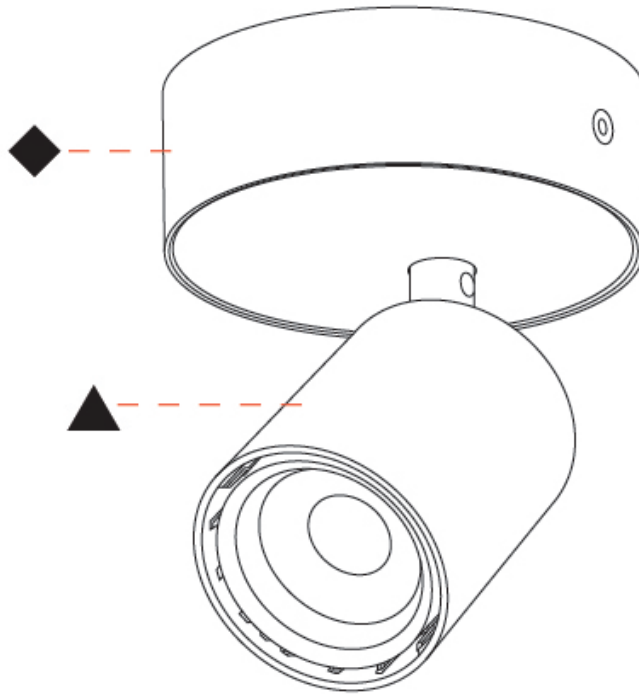

A3D351-

PROJECT	_____
TYPE	_____
SPECIFIER	_____
QUANTITY	_____
DATE	_____