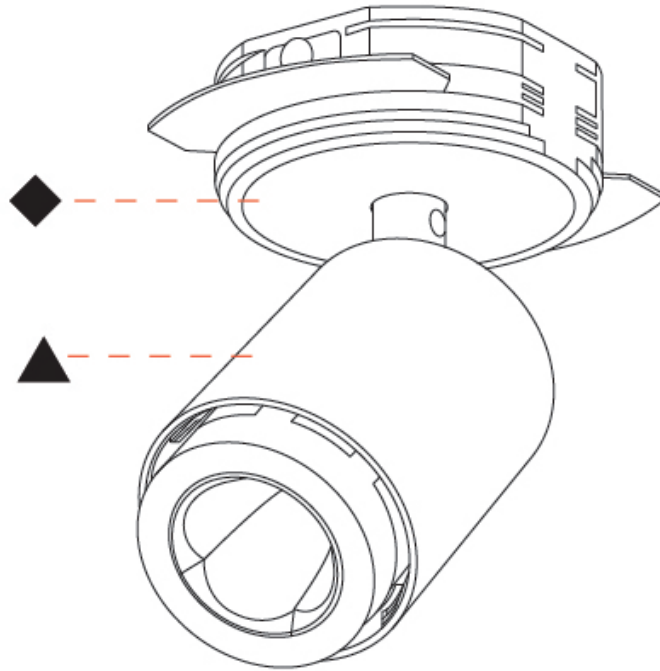

A3D354-

PROJECT	_____
TYPE	_____
SPECIFIER	_____
QUANTITY	_____
DATE	_____