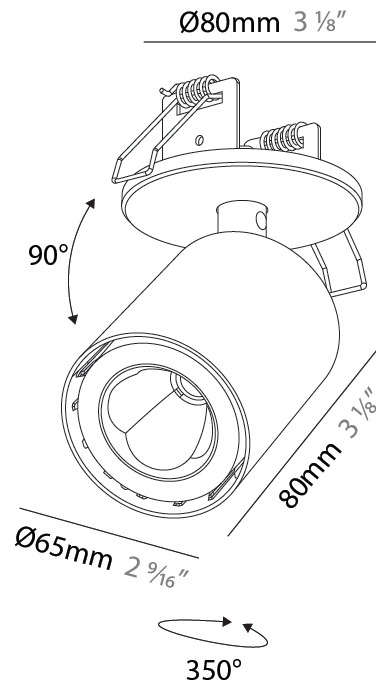

A3D359- _____
base number   Finishes (Diamond)   Finishes (Triangle)

1. To build a product code in our configurator select the specify button on the base model # product page
2. To build a manual product code on this datasheet choose from the options listed below in blue font and add the suffix to the base model #

GENERAL

Series: Oiko Pro In
Brand: Prolicht
Division: Architectural
Mounting Type: Surface
Mounting Location: Ceiling
Subcategory: Spots

PHYSICAL

Shape: Cylinder
Diameter (mm): 65
Diameter (in): 2 9/16
Height (mm): 120
Depth (mm): 50
Height (in): 4 3/4
Depth (in): 1 15/16
Light Distribution: Adjustable / Direct
Fixture Finish: SSR / BKV / CWI / CRY / HAB / UFT / ITA / RUA / FTG / MYG / LOD / PUS / FRO / FUP / KIA / POP / BLS / SPG / MEY / GOH / GUM / CHC / COM / ABZ / JAG / OBR / MOS / ROR
Fixture Material: Aluminum
Cut-out Measurements: 68mm / 2 11/16"

ELECTRICAL

Lamp Type: LED
Input Wattage (W): 14.4
Total Output Wattage (W): 13.1
Driver Included: No
Driver Location: Remote
Driver Type: Constant Current - Universal
Driver Class: Class 2
Input Voltage (V): 120 - 277
Constant Current (MA): 700

LED

Number of LEDs: 1
Color Temperature (°K): 2700 / 3000 / 3500 / 4000
Max. Delivered Lumen (lm): 1008 - 1186
Nominal Lumen (lm): 1242 - 1460
CRI: >90 CRI
Lamp Life (hrs): 50000

OPTICAL

Beam Angle: 50
Adjustability: Rotational 350°; Tilt 90°

RATINGS AND CERTIFICATIONS

Certified By: CSA Certified to UL and CSA Standards
IP rating: IP20