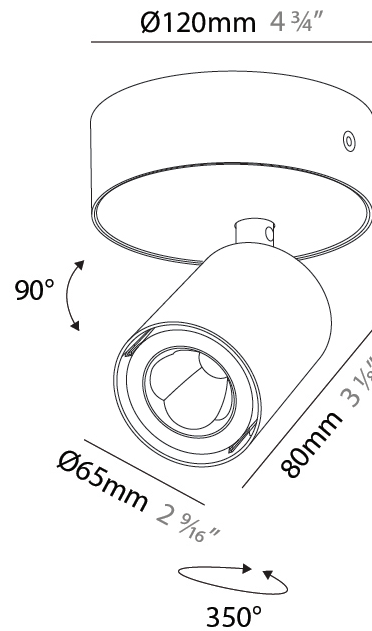

OIKO PRO IN SURFACE

A3D349-

base number	Color	Finishes	Finishes
	Temperature	(Diamond)	(Triangle)

1. To build a product code in our configurator select the specify button on the base model # product page
2. To build a manual product code on this datasheet choose from the options listed below in blue font and add the suffix to the base model #

GENERAL

Series: Oiko Pro In
Brand: Prolicht
Division: Architectural
Mounting Type: Surface
Mounting Location: Ceiling
Subcategory: Spots

PHYSICAL

Shape: Cylinder
Diameter (mm): 65
Diameter (in): 2 9/16
Height (mm): 160
Height (in): 6 3/16
Light Distribution: Adjustable / Direct
Fixture Finish: SSR / BKV / CWI / CRY / HAB / UFT / ITA / RUA / FTG / MYG / LOD / PUS / FRO / FUP / KIA / POP / BLS / SPG / MEY / GOH / GUM / CHC / COM / ABZ / JAG / OBR / MOS / ROR
Fixture Material: Aluminum

ELECTRICAL

Lamp Type: LED
Input Wattage (W): 19.1
Total Output Wattage (W): 17.3
Driver Included: No
Driver Location: Integrated
Driver Type: Constant Current - Universal
Driver Class: Class 2
Input Voltage (V): 120 - 277

LED

Number of LEDs: 1
Color Temperature (°K): 2700 / 3000 / 3500 / 4000
Max. Delivered Lumen (lm): 1510 / 1517 / 1588 / 1603
Nominal Lumen (lm): 2040 / 2050 / 2146 / 2166
CRI: >90 CRI
Lamp Life (hrs): 50000

OPTICAL

Beam Angle: 50
Adjustability: Rotational 350°; Tilt 90°

RATINGS AND CERTIFICATIONS

Certified By: CSA Certified to UL and CSA Standards
IP rating: IP20