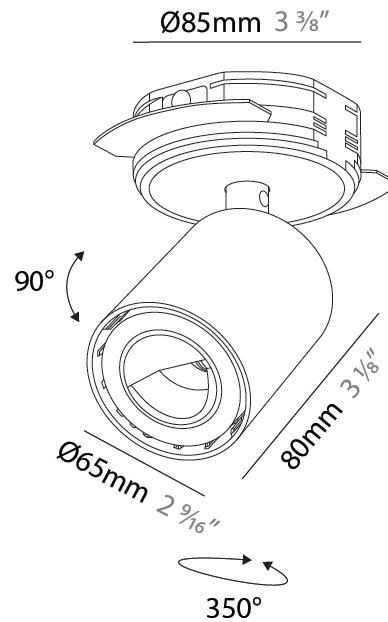

1. To build a product code in our configurator select the specify button on the base model # product page
2. To build a manual product code on this datasheet choose from the options listed below in blue font and add the suffix to the base model #

GENERAL

Series: Oiko Pro In
Subseries: Oiko Pro In
Brand: Prolicht
Division: Architectural
Mounting Type: Trimless
Mounting Location: Ceiling
Subcategory: Wallwash

PHYSICAL

Shape: Cylinder
Diameter (mm): 65
Diameter (in): 2 ⁹/₁₆
Height (mm): 120
Depth (mm): 50
Height (in): 4 ³/₄
Depth (in): 1 ¹⁵/₁₆
Light Distribution: Adjustable / Direct
Fixture Finish: SSR / BKV / CWI / CRY / HAB / UFT / ITA / RUA / FTG / MYG / LOD / PUS / FRO / FUP / KIA / POP / BLS / SPG / MEY / GOH / GUM / CHC / COM / ABZ / JAG / OBR / MOS / ROR
Fixture Material: Aluminum
Cut-out Measurements: 68mm / 2 11/16"

ELECTRICAL

Lamp Type: LED
Input Wattage (W): 14.4
Total Output Wattage (W): 13.1
Driver Included: No
Driver Location: Remote
Driver Type: Constant Current - Universal
Driver Class: Class 2
Input Voltage (V): 120
Constant Current (MA): 700

LED

Number of LEDs: 1
Color Temperature (°K): 2700-6500 Tunable White
Max. Delivered Lumen (lm): 988 - 1162
Nominal Lumen (lm): 1242 - 1460
CRI: >90 CRI
Lamp Life (hrs): 50000

OPTICAL

Adjustability: Rotational 350°; Tilt 90°

RATINGS AND CERTIFICATIONS

Certified By: CSA Certified to UL and CSA Standards
IP rating: IP20

PROJECT
TYPE
SPECIFIER
QUANTITY
DATE