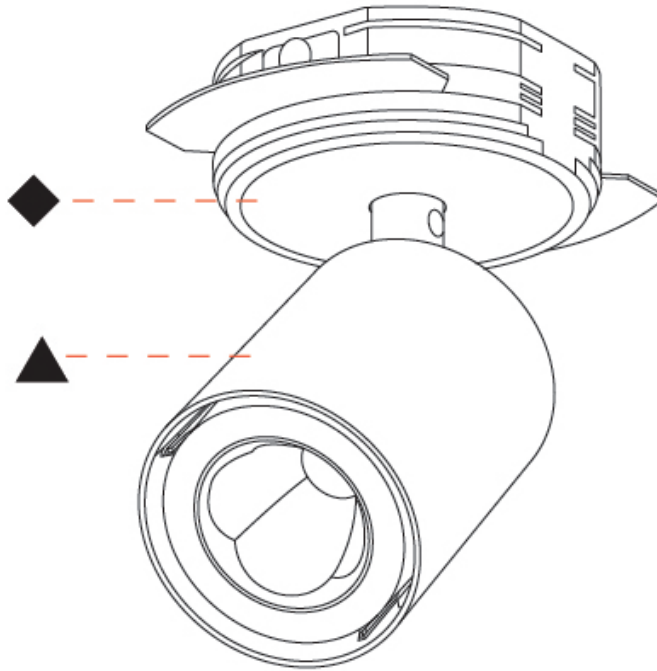

A3D356-

PROJECT

TYPE

SPECIFIER

QUANTITY

DATE

A