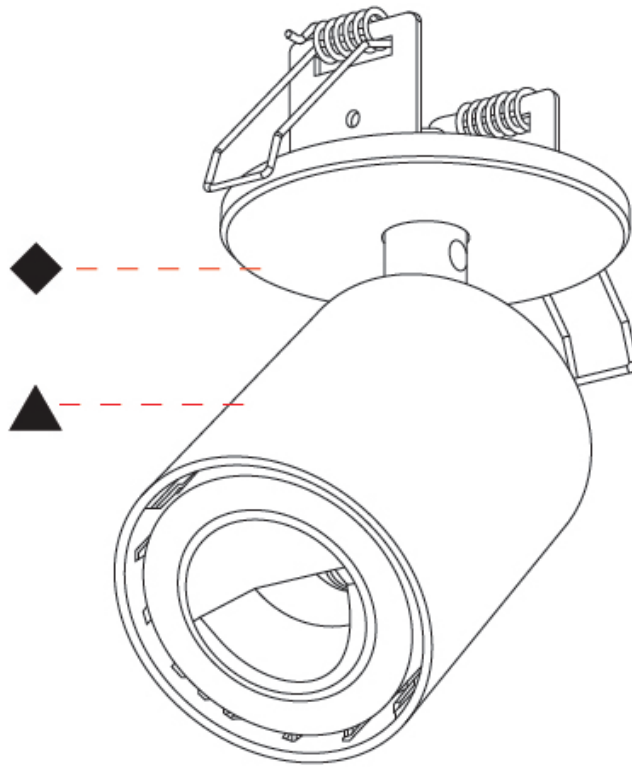

A3D357-

PROJECT	_____
TYPE	_____
SPECIFIER	_____
QUANTITY	_____
DATE	_____