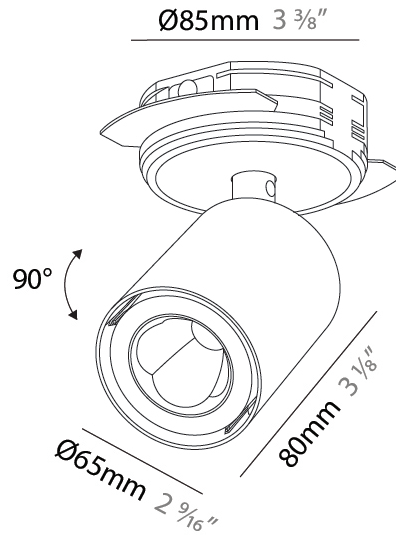

1. To build a product code in our configurator select the specify button on the base model # product page
2. To build a manual product code on this datasheet choose from the options listed below in blue font and add the suffix to the base model #

GENERAL

Series: Oiko Pro In
Brand: Prolicht
Division: Architectural
Mounting Type: Trimless
Mounting Location: Ceiling
Subcategory: Spots

PHYSICAL

Shape: Cylinder
Diameter (mm): 65
Diameter (in): 2 9/16
Height (mm): 120
Depth (mm): 50
Height (in): 4 3/4
Depth (in): 1 15/16
Light Distribution: Adjustable / Direct
Fixture Finish: SSR / BKV / CWI / CRY / HAB / UFT / ITA / RUA / FTG / MYG / LOD / PUS / FRO / FUP / KIA / POP / BLS / SPG / MEY / GOH / GUM / CHC / COM / ABZ / JAG / OBR / MOS / ROR
Fixture Material: Aluminum
Cut-out Measurements: 86mm / 3 3/8"

ELECTRICAL

Lamp Type: LED
Input Wattage (W): 14.4
Total Output Wattage (W): 13.1
Driver Included: No
Driver Location: Remote
Driver Type: Constant Current - Universal
Driver Class: Class 2
Input Voltage (V): 120 - 277
Constant Current (MA): 700

LED

Number of LEDs: 1
Color Temperature (°K): 2700 / 3000 / 3500 / 4000
Max. Delivered Lumen (lm): 1008 - 1186
Nominal Lumen (lm): 1242 - 1460
CRI: >90 CRI
Lamp Life (hrs): 50000

OPTICAL

Beam Angle: 50
Adjustability: Rotational 350°; Tilt 90°

RATINGS AND CERTIFICATIONS

Certified By: CSA Certified to UL and CSA Standards
IP rating: IP20

PROJECT
TYPE
SPECIFIER
QUANTITY
DATE