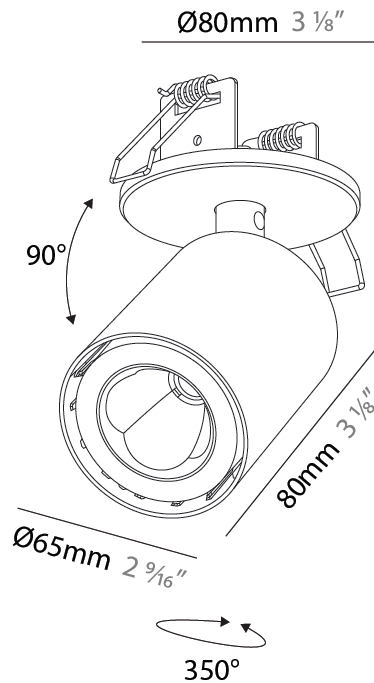

OIKO PRO IN SURFACE

A3D360-

base number   Finishes (Diamond)   Finishes (Triangle)

1. To build a product code in our configurator select the specify button on the base model # product page
2. To build a manual product code on this datasheet choose from the options listed below in blue font and add the suffix to the base model #

GENERAL

Series: Oiko Pro In
Brand: Prolicht
Division: Architectural
Mounting Type: Surface
Mounting Location: Ceiling
Subcategory: Spots

PHYSICAL

Shape: Cylinder
Diameter (mm): 65
Diameter (in): 2 9/16
Height (mm): 120
Depth (mm): 50
Height (in): 4 3/4
Depth (in): 1 15/16
Light Distribution: Adjustable / Direct
Fixture Finish: SSR / BKV / CWI / CRY / HAB / UFT / ITA / RUA / FTG / MYG / LOD / PUS / FRO / FUP / KIA / POP / BLS / SPG / MEY / GOH / GUM / CHC / COM / ABZ / JAG / OBR / MOS / ROR
Fixture Material: Aluminum
Cut-out Measurements: 68mm / 2 11/16"

ELECTRICAL

Lamp Type: LED
Input Wattage (W): 14.4
Total Output Wattage (W): 13.1
Driver Included: No
Driver Location: Remote
Driver Type: Constant Current - Universal
Driver Class: Class 2
Input Voltage (V): 120 - 277
Constant Current (MA): 700

LED

Number of LEDs: 1
Color Temperature (°K): 2700 / 3000 / 3500 / 4000
Max. Delivered Lumen (lm): 1175 - 1381
Nominal Lumen (lm): 1242 - 1460
CRI: >90 CRI
Lamp Life (hrs): 50000

OPTICAL

Beam Angle: 62
Adjustability: Rotational 350°; Tilt 90°

RATINGS AND CERTIFICATIONS

Certified By: CSA Certified to UL and CSA Standards
IP rating: IP20